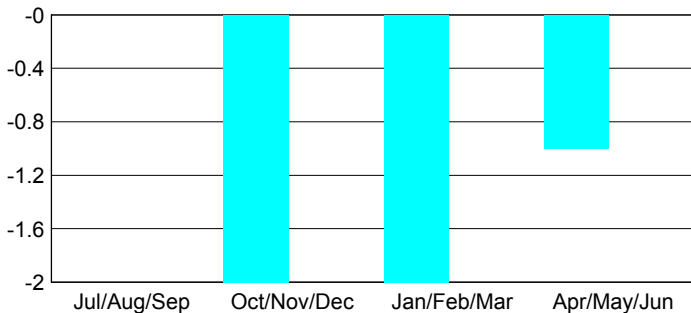

Club Results 2012-2013

Goal, New, Dropped, Gain/Loss

YTD Status Quo Clubs 2012-2013

Status Quo Clubs Compared to Status Quo Members

Club Gain/Loss 2012-2013

MEMBERSHIP

Month	Net Memb Goal	Actual New Memb	Actual Dropped Memb	Gain/Loss of Memb
2012-2013				
Jul/Aug/Sep	0	25	33	-8
Oct/Nov/Dec	0	26	98	-72
Jan/Feb/Mar	0	5	84	-79
Apr/May/Jun	0	42	63	-21
Totals	0	98	278	-180

Membership Results 2012-2013

Goal, New, Dropped, Gain/Loss

Gender Comparison 2012-2013

Membership Gain/Loss 2012-2013