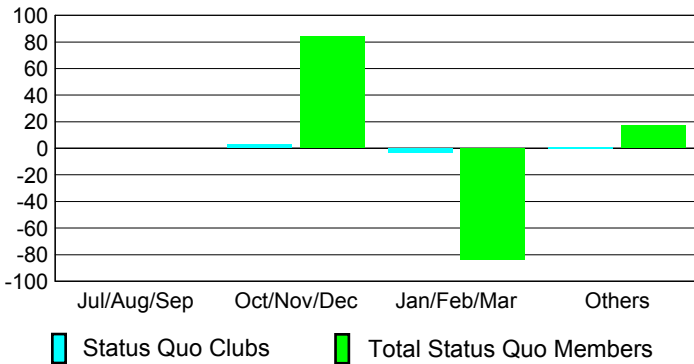

GMT: **CARLOS JUSTINIANO**

Location: **DOMINICAN REPUBLIC**

GMT CA: **3**

CLUBS

Month	New Club Goal	Actual New Clubs	Actual Dropped Clubs	Gain/Loss of Clubs
2012-2013				
Jul/Aug/Sep	0	0	0	0
Oct/Nov/Dec	0	1	3	-2
Jan/Feb/Mar	0	0	2	-2
Apr/May/Jun	0	0	1	-1
Totals	0	1	6	-5

Club Results 2012-2013

Goal, New, Dropped, Gain/Loss

YTD Status Quo Clubs 2012-2013

Status Quo Clubs Compared to Status Quo Members

Club Gain/Loss 2012-2013

MEMBERSHIP

Month	Net Memb Goal	Actual New Memb	Actual Dropped Memb	Gain/Loss of Memb
2012-2013				
Jul/Aug/Sep	0	25	33	-8
Oct/Nov/Dec	0	26	98	-72
Jan/Feb/Mar	0	5	84	-79
Apr/May/Jun	0	42	63	-21
Totals	0	98	278	-180