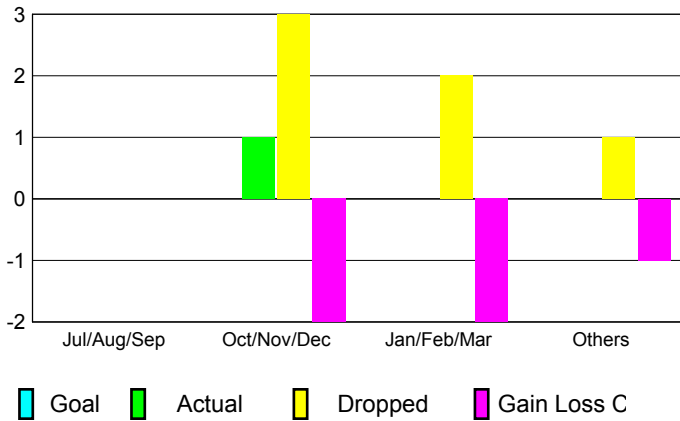

GMT: **CARLOS JUSTINIANO**

Location: **DOMINICAN REPUBLIC**

GMT CA: **3**

CLUBS

Month	New Club Goal	Actual New Clubs	Actual Dropped Clubs	Gain/Loss of Clubs
2012-2013				
Jul/Aug/Sep	0	0	0	0
Oct/Nov/Dec	0	1	3	-2
Jan/Feb/Mar	0	0	2	-2
Apr/May/Jun	0	0	1	-1
Totals	0	1	6	-5

Club Results 2012-2013

Goal, New, Dropped, Gain/Loss

YTD Status Quo Clubs 2012-2013

Status Quo Clubs Compared to Status Quo Members

Club Gain/Loss 2012-2013

MEMBERSHIP

Month	Net Memb Goal	Actual New Memb	Actual Dropped Memb	Gain/Loss of Memb
2012-2013				
Jul/Aug/Sep	0	25	33	-8
Oct/Nov/Dec	0	26	98	-72
Jan/Feb/Mar	0	5	84	-79
Apr/May/Jun	0	42	63	-21
Totals	0	98	278	-180