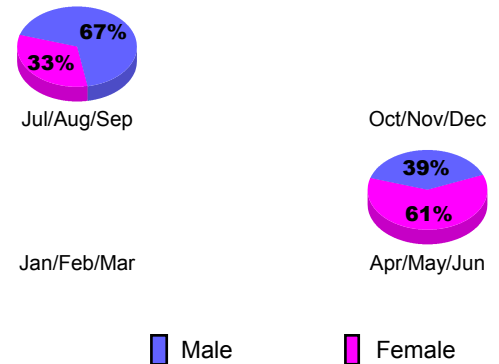

Club Results 2012-2013

Goal, New, Dropped, Gain/Loss

YTD Status Quo Clubs 2012-2013

Status Quo Clubs Compared to Status Quo Members

Club Gain/Loss 2012-2013

MEMBERSHIP

Month	Net Memb Goal	Actual New Memb	Actual Dropped Memb	Gain/Loss of Memb
2012-2013				
Jul/Aug/Sep	0	25	33	-8
Oct/Nov/Dec	0	26	98	-72
Jan/Feb/Mar	0	5	84	-79
Apr/May/Jun	0	42	63	-21
Totals	0	98	278	-180

Membership Results 2012-2013

Goal, New, Dropped, Gain/Loss

Gender Comparison 2012-2013

Membership Gain/Loss 2012-2013