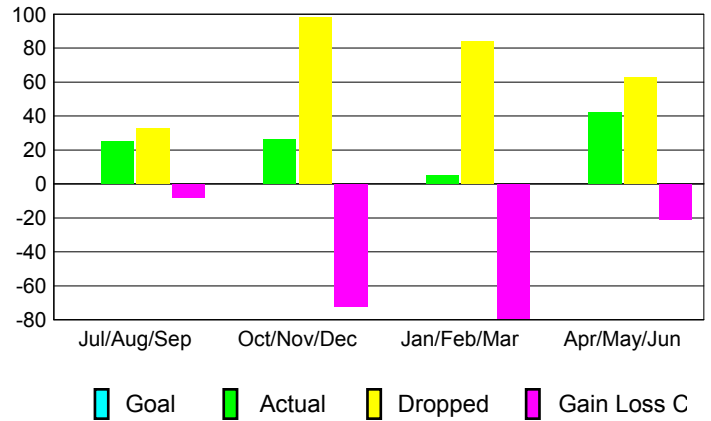

GMT: **CARLOS JUSTINIANO**

Location: **DOMINICAN REPUBLIC**

GMT CA: **3**

CLUBS

Month	New Club Goal	Actual New Clubs	Actual Dropped Clubs	Gain/Loss of Clubs
2012-2013				
Jul/Aug/Sep	0	0	0	0
Oct/Nov/Dec	0	1	3	-2
Jan/Feb/Mar	0	0	2	-2
Apr/May/Jun	0	0	1	-1
Totals	0	1	6	-5

Club Results 2012-2013

Goal, New, Dropped, Gain/Loss

YTD Status Quo Clubs 2012-2013

Status Quo Clubs Compared to Status Quo Members

Club Gain/Loss 2012-2013

MEMBERSHIP

Month	Net Memb Goal	Actual New Memb	Actual Dropped Memb	Gain/Loss of Memb
2012-2013				
Jul/Aug/Sep	0	25	33	-8
Oct/Nov/Dec	0	26	98	-72
Jan/Feb/Mar	0	5	84	-79
Apr/May/Jun	0	42	63	-21
Totals	0	98	278	-180

Membership Results 2012-2013

Goal, New, Dropped, Gain/Loss

Gender Comparison 2012-2013

Membership Gain/Loss 2012-2013